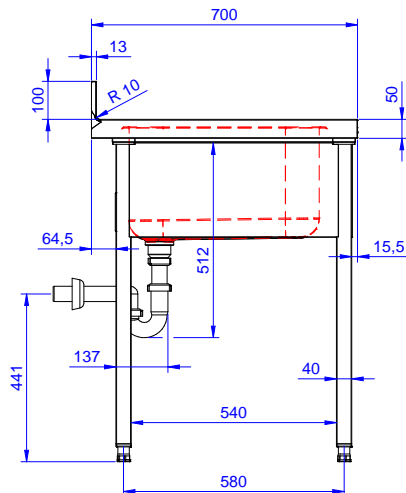

Sink Unit for Undercounter
Dishwasher with 1 bowl
W400xD500xH300mm and
right hand drainer, 1200mm

Short Form Specification

Item No. _____

Made from 304 AISI stainless steel. The 50mm high worktop in 304 AISI stainless steel, 1mm in thickness, is sound-deadened and has an overflow rim and welded corners. Integral rear upstand, h=100mm, with 10mm radius. Allround apron. Square section legs 40x40mm on 1" height-adjustable feet (+/-20mm). Bowl W400xD500xH300mm with overflow pipe and 2" drain hole; right hand drainer. An undercounter dishwasher can be placed under the drainer.

Optional Accessories

- Set of 4 wheels (2 with brake) PNC 855150
d. 100mm for tables and sinks
(total height on wheels= 993 mm)
- Elbow operated mixer tap with PNC 855322
spout 3/4", single hole
- Elbow operated mixer tap with PNC 855323
short spout 3/4", single hole
- Foot operated mixer tap (hot and cold) with spout 3/4" PNC 855328
- Floor fastening kit for 2 square legs PNC 865386
- Single plastic drain syphon 2 " for Sinks PNC 895313

APPROVAL: _____

Experience the Excellence
www.electroluxprofessional.com

Front

Side

Top

Key Information:

External dimensions, Width:	1200 mm
133191 (NSBD1217R)	1200 mm
External dimensions, Depth:	700 mm
External dimensions, Height:	1000 mm
Upstand Dimensions, Height:	100 mm
Upstand Dimensions, Depth:	13 mm
Upstand Dimensions, Radius:	R=10
Bowls number	1
Bowl dimensions	400x500xH320
Net weight:	32.3 kg