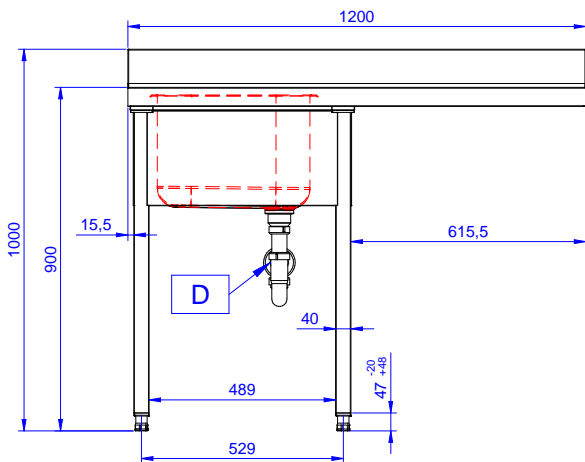

Sink Unit for Undercounter
Dishwasher with 1 bowl
W400xD500xH300mm and
right hand drainer, 1200mm

Short Form Specification

Item No. _____

Made from 304 AISI stainless steel. The 50mm high worktop in 304 AISI stainless steel, 1mm in thickness, is sound-deadened and has an overflow rim and welded corners. Integral rear upstand, h=100mm, with 10mm radius. Allround apron. Square section legs 40x40mm on 1" height-adjustable feet (+/-20mm). Bowl W400xD500xH300mm with overflow pipe and 2" drain hole; right hand drainer. An undercounter dishwasher can be placed under the drainer.

Optional Accessories

- Set of 4 wheels (2 with brake) PNC 855150
d. 100mm for tables and sinks
(total height on wheels= 993 mm)
- Elbow operated mixer tap with PNC 855322
spout 3/4", single hole
- Elbow operated mixer tap with PNC 855323
short spout 3/4", single hole
- Foot operated mixer tap (hot and cold) with spout 3/4" PNC 855328
- Floor fastening kit for 2 square legs PNC 865386
- Single plastic drain syphon 2 " for Sinks PNC 895313

APPROVAL: _____

Experience the Excellence
www.electroluxprofessional.com

Front

Side

Top

Key Information:

External dimensions, Width:	1200 mm
133191 (NSBD1217R)	1200 mm
External dimensions, Depth:	700 mm
External dimensions, Height:	1000 mm
Upstand Dimensions, Height:	100 mm
Upstand Dimensions, Depth:	13 mm
Upstand Dimensions, Radius:	R=10
Bowls number	1
Bowl dimensions	400x500xH320
Net weight:	32.3 kg